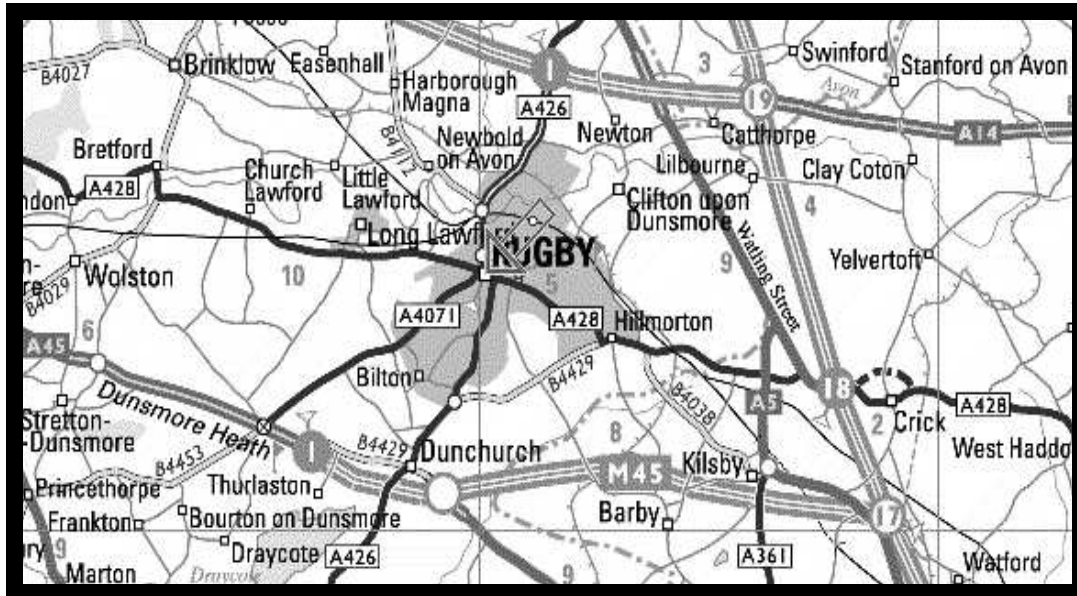

## DIRECTIONS TO RUGBY & DISTRICT ATHLETICS TRACK WARWICKSHIRE

**From M1, Junction 18.** Take the A428 to Rugby/Coventry. Follow into Rugby for approximately 3 miles. After 1st set of traffic lights, the Athletics track is signposted LEFT at the next roundabout into Bruce Williams Way.

**From M6, Junction 1.** Take A426 to centre of Rugby, (pass Police Station on left) then follow A428 to Northampton, which will take you past Ruwgbg School. At the first roundabout, Athletics Track is signposted to the RIGHT, into Bruce Williams Way.

**From A45.** Take A4071 from North or A426 from Dunchurch from South, to centre of Rugby. Then follow A428 to Northampton, past Rugby School. At first roundabout, Athletics track is signposted to the RIGHT, into Bruce Williams Way.