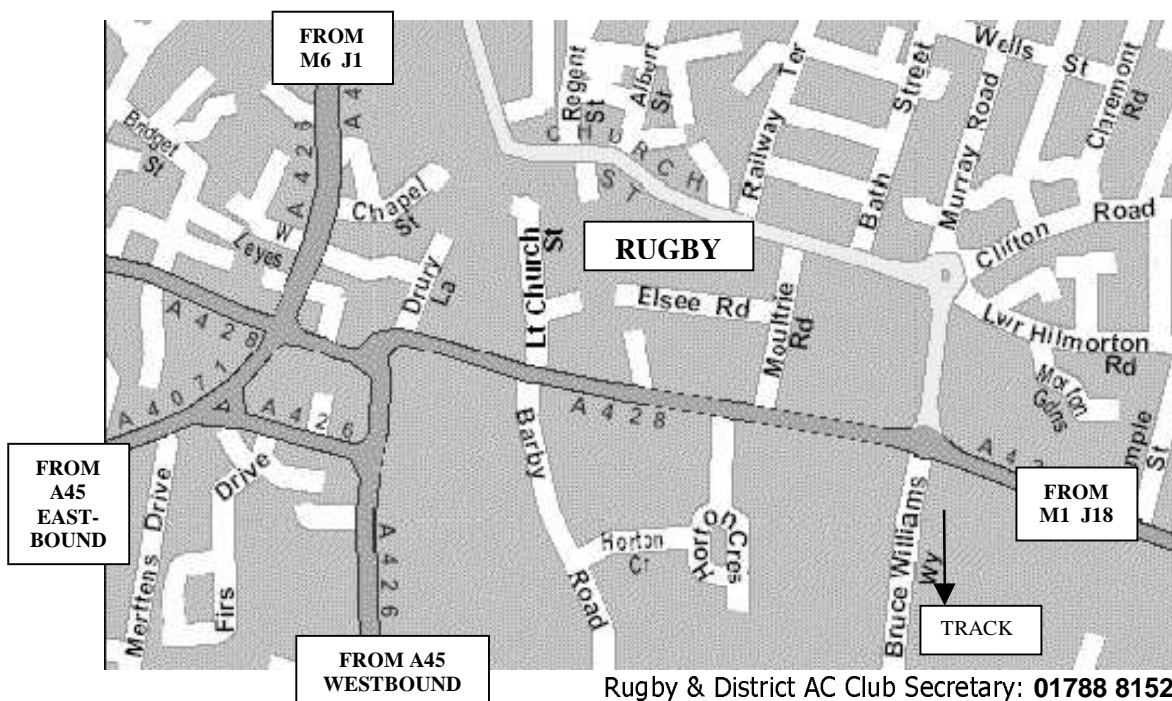

## DIRECTIONS TO RUGBY & DISTRICT ATHLETICS TRACK WARWICKSHIRE

**From M1, Junction 18.** Take the A428 to Rugby/Coventry. Follow into Rugby for approximately 3 miles. After 1st set of traffic lights, the Athletics track is signposted LEFT at the next roundabout into Bruce Williams Way.

**From M6, Junction 1.** Take A426 to centre of Rugby, (pass Police Station on left) then follow A428 to Northampton, which will take you past Ruwgbg School. At the first roundabout, Athletics Track is signposted to the RIGHT, into Bruce Williams Way.

**From A45.** Take A4071 from North or A426 from Dunchurch from South, to centre of Rugby. Then follow A428 to Northampton, past Rugby School. At first roundabout, Athletics track is signposted to the RIGHT, into Bruce Williams Way.